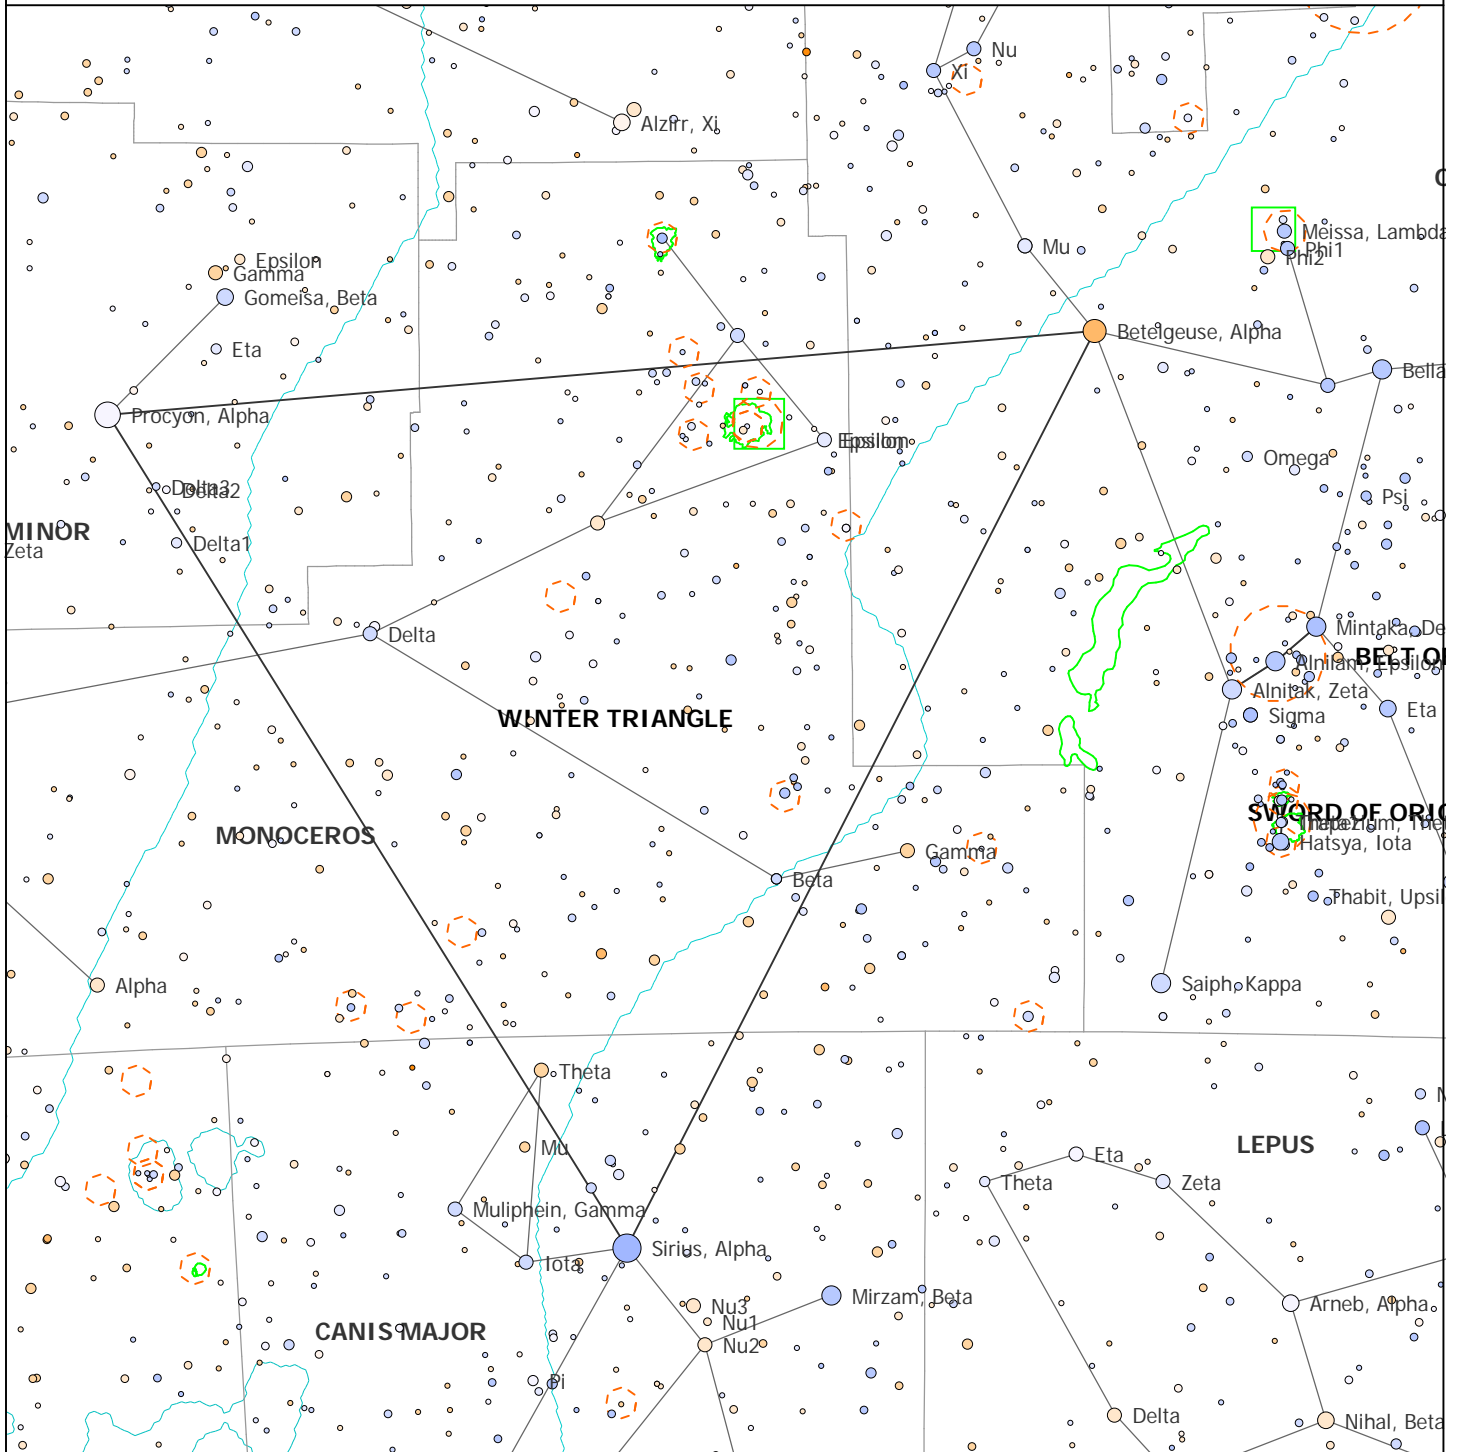

Winter Triangle

Symbols

- Galaxy
- Bright nebula
- Antisolar point
- Quasar
- Dark nebula
- Asteroid
- Globular cluster
- Planetary nebula
- Comet
- Open cluster
- Supernova remnant
- Meteor shower

Magnitudes and temperatures (× 1000 K)

Location

United States, CA, Torrance
 Lon: 118° 20' 23" W, Lat: 33° 50' 09" N
 Time zone: GMT-08:00
 Elevation: 84 feet above sea level

Time

Local time: 02/13/2011 09:45:00 PM
 Universal time: 02/14/2011 05:45:00
 Julian date: 2455606.73958
 Sidereal time: 07h 27m 16s

View

Field of view: 038° 00' 00"
 RA: 06h 34m 57.12s, Dec: -03° 05' 08.7"
 Azi: 201° 04' 46.5", Alt: +51° 04' 19.5"
 Constellation: Monoceros