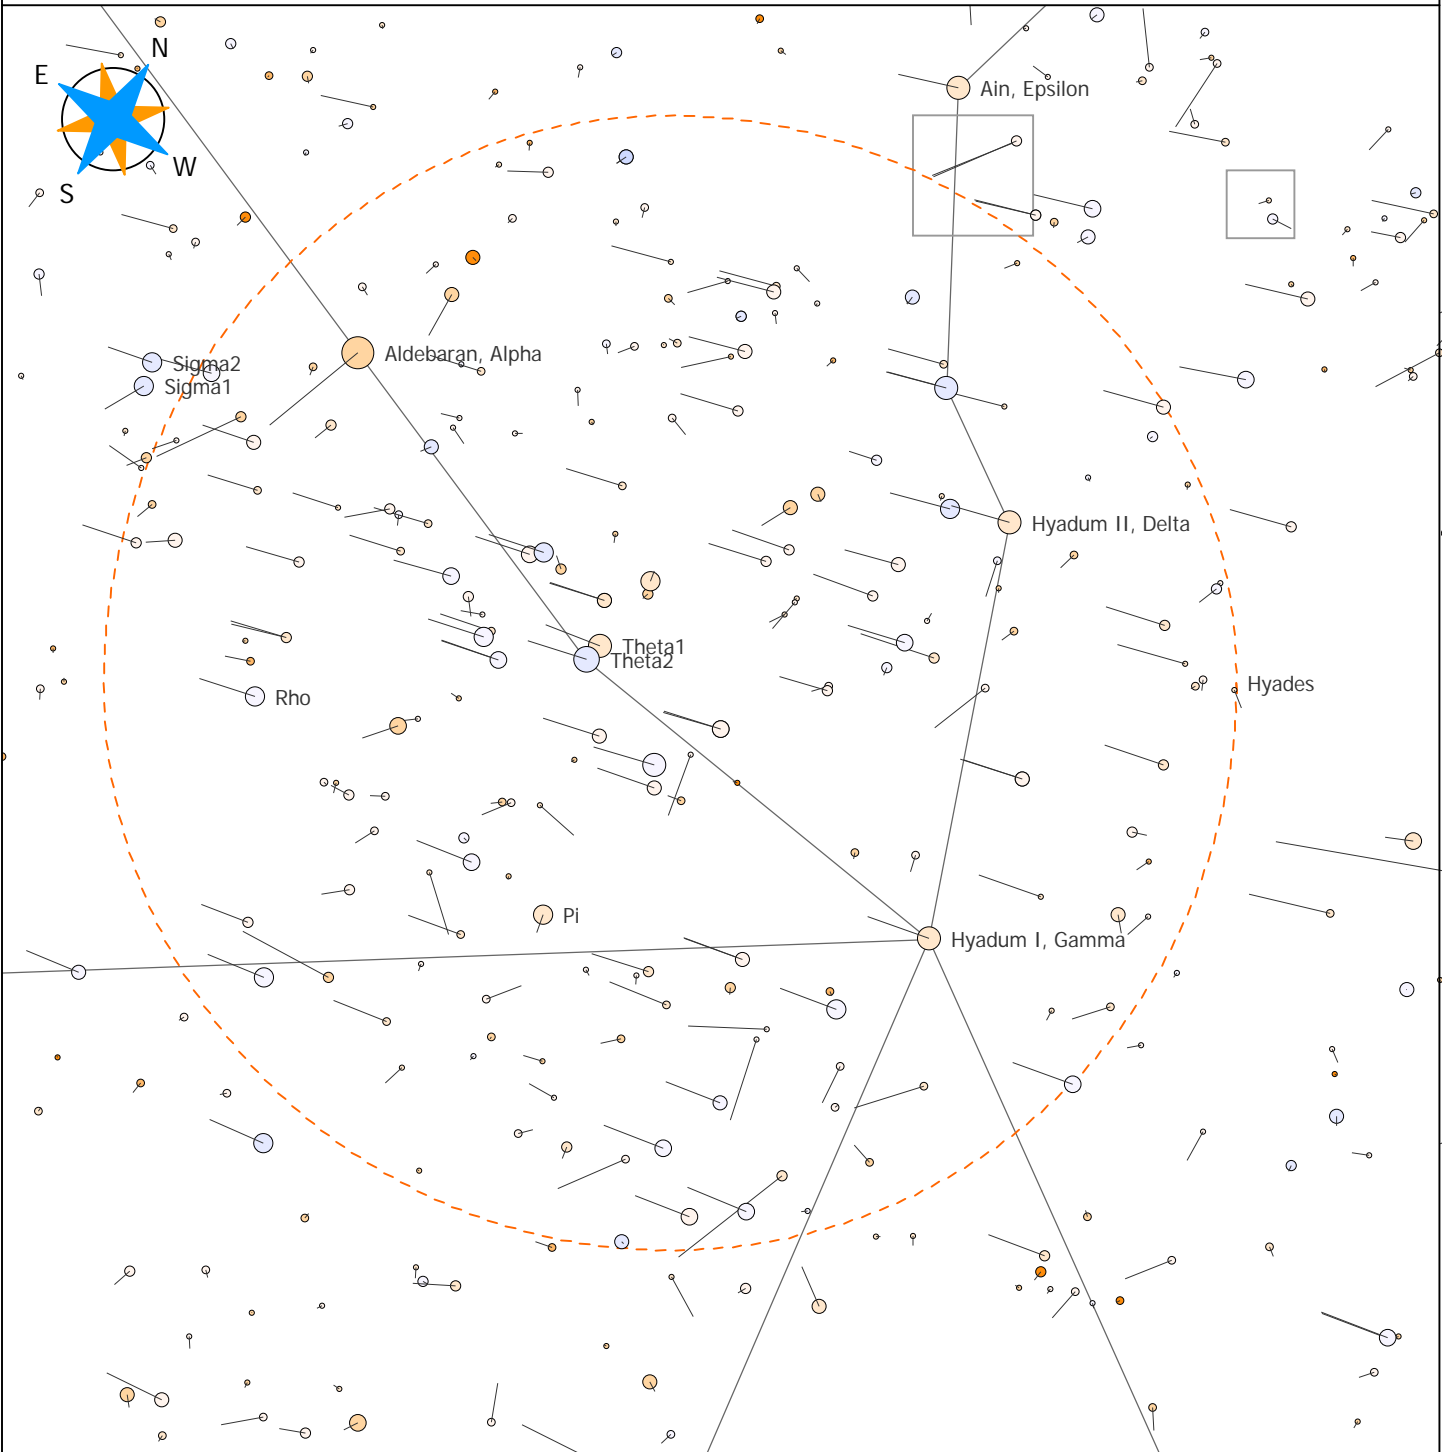

Proper Motion of the Hyades

Symbols

- | | | |
|------------------|-------------------|-----------------|
| Galaxy | Bright nebula | Antisolar point |
| Quasar | Dark nebula | Asteroid |
| Globular cluster | Planetary nebula | Comet |
| Open cluster | Supernova remnant | Meteor shower |

Magnitudes and temperatures (× 1000 K)

Location

United States, CA, Torrance
 Lon: 118° 20' 23" W, Lat: 33° 50' 09" N
 Time zone: GMT-08:00
 Elevation: 84 feet above sea level

Time

Local time: 12/24/2005 11:00:00 PM
 Universal time: 12/25/2005 07:00:00
 Julian date: 2453729.79167
 Sidereal time: 05h 22m 13s

View

Field of view: 007° 01' 24"
 RA: 04h 25m 57.85s, Dec: +15° 57' 15.3"
 Azi: 218° 45' 33.5", Alt: +68° 05' 15.8"
 Constellation: Taurus