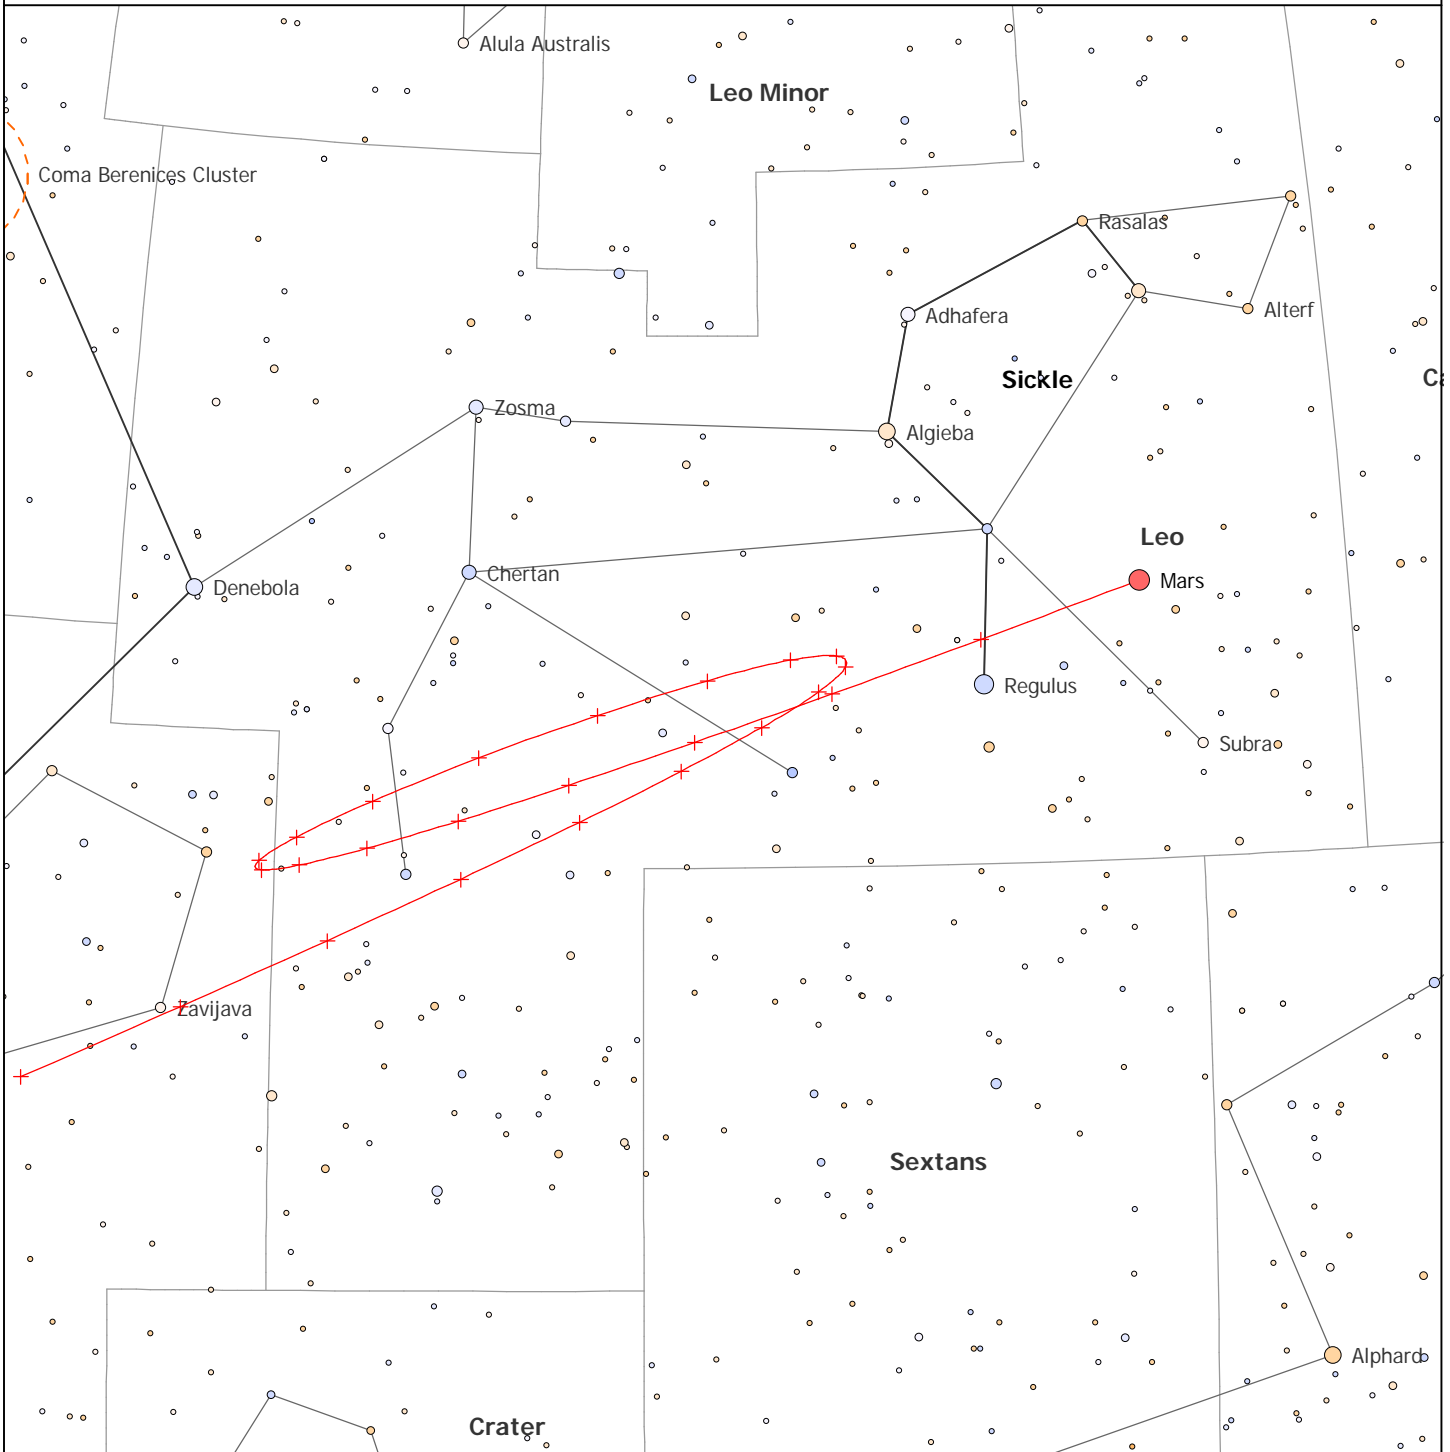

Path of Mars

Symbols

- Galaxy
- Quasar
- Globular cluster
- Open cluster
- Bright nebula
- Dark nebula
- Planetary nebula
- Supernova remnant
- Antisolar point
- Asteroid
- Comet
- Meteor shower

Magnitudes and temperatures (× 1000 K)

Location

United States, CA, Torrance
 Lon: 118° 20' 23" W, Lat: 33° 50' 09" N
 Time zone: GMT-08:00
 Elevation: 84 feet above sea level

Time

Local time: 10/31/2011 12:00:00 AM
 Universal time: 10/31/2011 07:00:00
 Julian date: 2455865.79167
 Sidereal time: 01h 43m 36s

View

Field of view: 044° 26' 40"
 RA: 10h 42m 13.28s, Dec: +10° 35' 42.4"
 Azi: 52° 27' 22.6", Alt: -28° 07' 43.2"
 Constellation: Leo