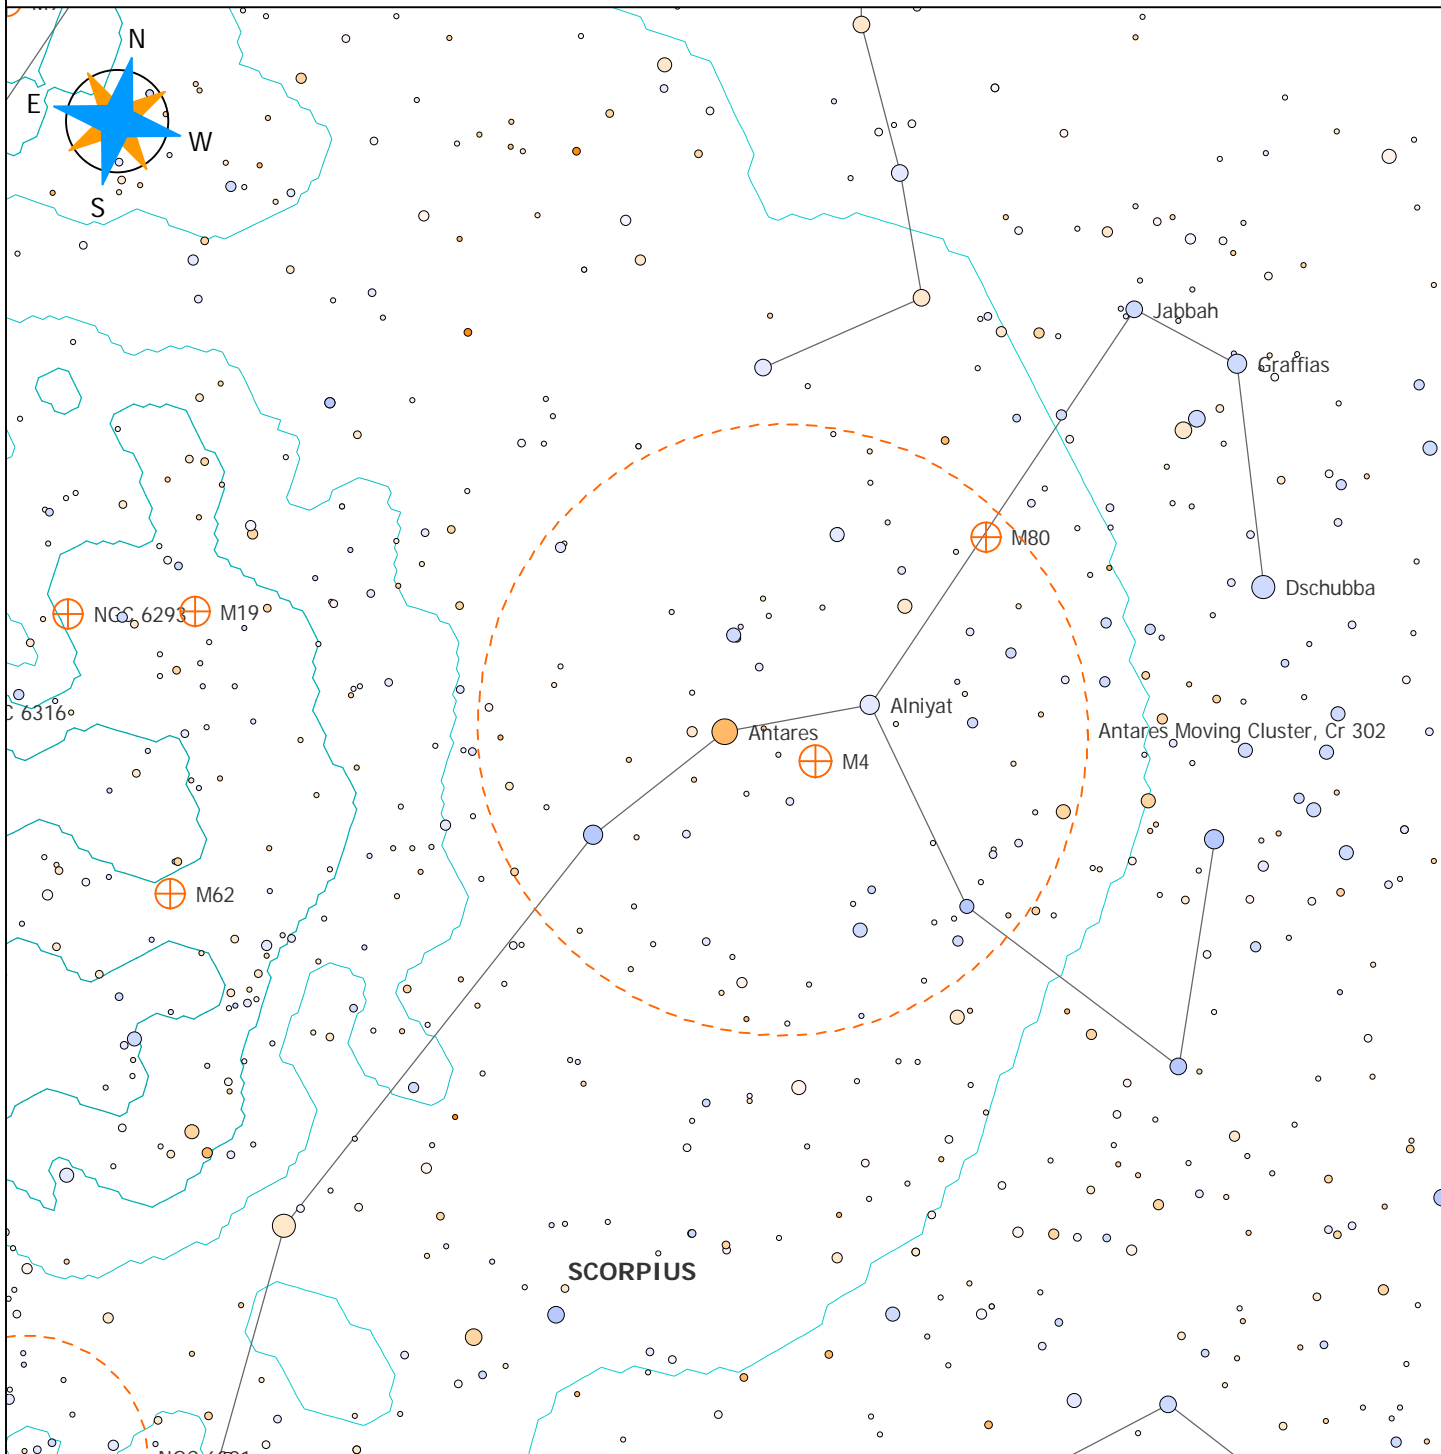

Area Around Antares

Symbols

- Galaxy
- Bright nebula
- Antisolar point
- Quasar
- Dark nebula
- Asteroid
- Globular cluster
- Planetary nebula
- Comet
- Open cluster
- Supernova remnant
- Meteor shower

Magnitudes and temperatures (× 1000 K)

Location

United States, CA, Torrance
 Lon: 118° 20' 23" W, Lat: 33° 50' 09" N
 Time zone: GMT-08:00
 Elevation: 84 feet above sea level

Time

Local time: 08/10/2012 09:00:00 PM
 Universal time: 08/11/2012 04:00:00
 Julian date: 2456150.66667
 Sidereal time: 17h 26m 45s

View

Field of view: 019° 45' 11"
 RA: 16h 30m 12.73s, Dec: -26° 27' 33.4"
 Azi: 194° 22' 04.4", Alt: +28° 13' 49.2"
 Constellation: Scorpius